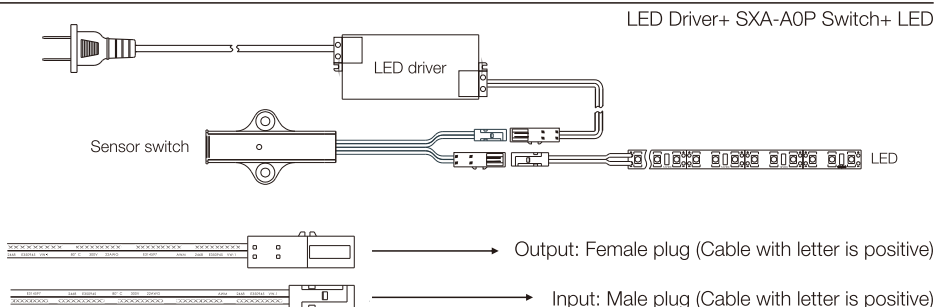

SXA-A0P Surfaced door trigger & hand shaking sensor switch

Voltage	DC12V / DC24V
Max watt	60W
Sensing distance	5-8cm
Material	Plastic, Black / White
IP level	IP20
Size	50x33x8mm

Installation Way

Connection