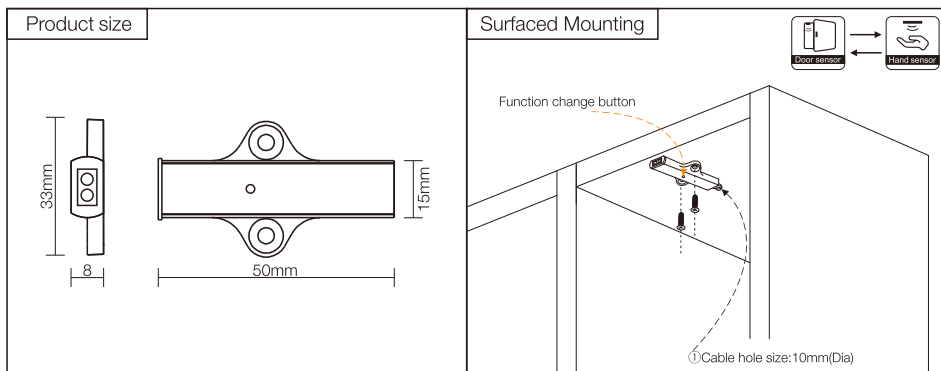

SXA-A0P Surfaced door trigger & hand shaking sensor switch

Voltage	DC12V / DC24V
Max watt	60W
Sensing distance	5-8cm
Material	Plastic, Black / White
IP level	IP20
Size	50x33x8mm

Installation Way

Connection