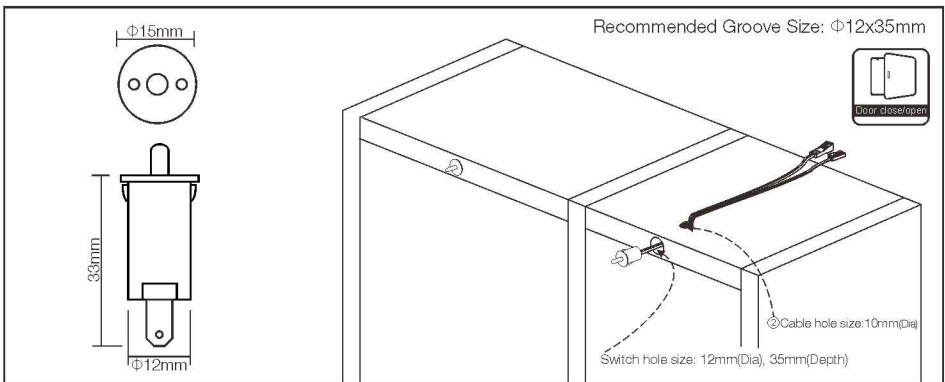

S1A-A4 Mechanical Door Switch

Voltage	DC12V / DC24V
Max Watt	60W
Switch Mode	Door open / close
Material	Plastic, Black
IP Level	IP20
Size	Φ15x33mm(Recessed)

Installation

Notes

1. For indoor use only.
2. Do not disassemble the product.
3. Do not install the switch in water dropping place.
4. Use a dry cloth, never a strong cleaning agent.
5. Replace all set switch device if case of quality or malfunction.