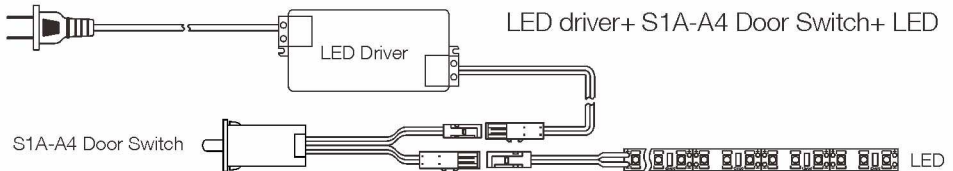

S1A-A4 Mechanical Door Switch

Voltage	DC12V / DC24V
Max Watt	60W
Switch Mode	Door open / close
Material	Plastic, Black
IP Level	IP20
Size	Φ15x33mm(Recessed)

Installation

Notes

1. For indoor use only.
2. Do not disassemble the product.
3. Do not install the switch in water dropping place.
4. Use a dry cloth, never a strong cleaning agent.
5. Replace all set switch device if case of quality or malfunction.