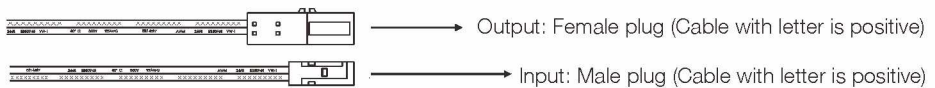

S1A-A4 Mechanical Door Switch

Voltage	DC12V / DC24V
Max Watt	60W
Switch Mode	Door open / close
Material	Plastic, Black
IP Level	IP20
Size	Φ15x33mm(Recessed)

Installation

Notes

1. For indoor use only.
2. Do not disassemble the product.
3. Do not install the switch in water dropping place.
4. Use a dry cloth, never a strong cleaning agent.
5. Replace all set switch device if case of quality or malfunction.