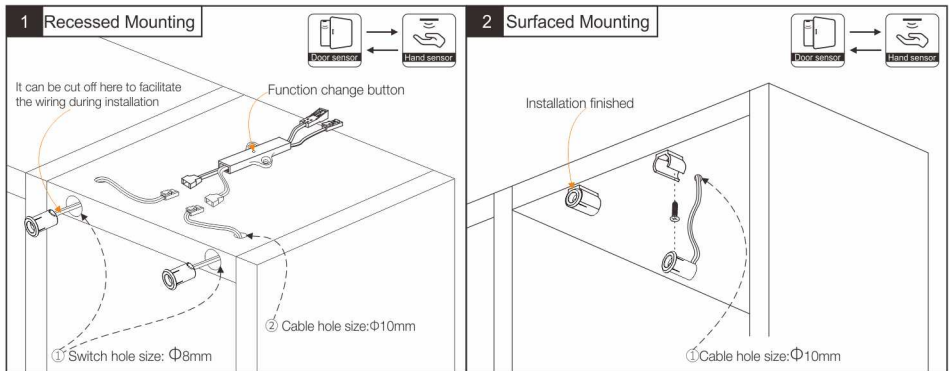

SXA-2B4 Double door trigger & hand shaking sensor switch

Voltage	DC12V / DC24V
Max watt	60W
Sensing distance	5~8cm
Material	Plastic, Black / White
IP level	IP20
Size	Φ10x14mm (Recessed)
	14x10x8mm (Surface clips)

Installation Way

Connection

Notes

1. For indoor use only.
2. Do not disassemble the product.
3. Do not install the switch in water dropping place.
4. Use a dry cloth, never a strong cleaning agent.
5. Replace all set switch device if case of quality or malfunction.