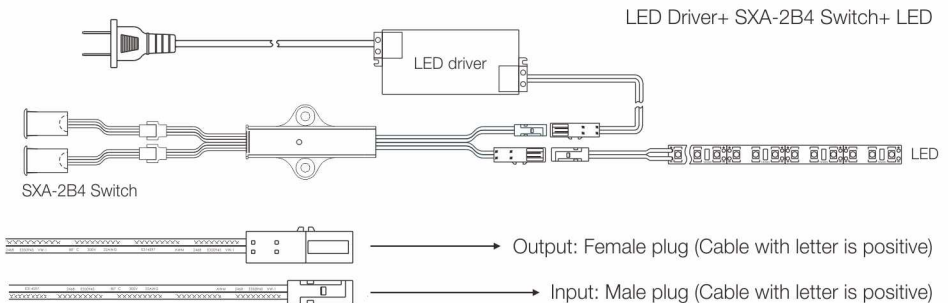

Connection