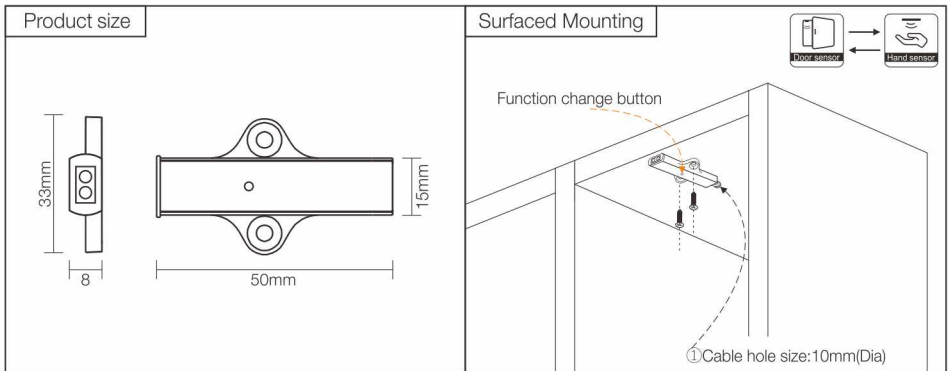

SXA-A0P Surfaced door trigger & hand shaking sensor switch

Voltage	DC12V / DC24V
Max watt	60W
Sensing distance	5-8cm
Material	Plastic, Black / White
IP level	IP20
Size	50x33x8mm

Installation Way

Connection