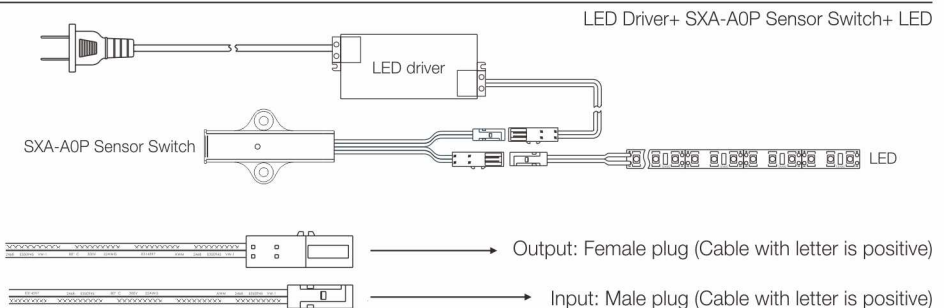

SXA-A0P Surfaced door trigger & hand shaking sensor switch

Voltage	DC12V / DC24V
Max watt	60W
Sensing distance	5-8cm
Material	Plastic, Black / White
IP level	IP20
Size	50x33x8mm

Installation Way

Connection