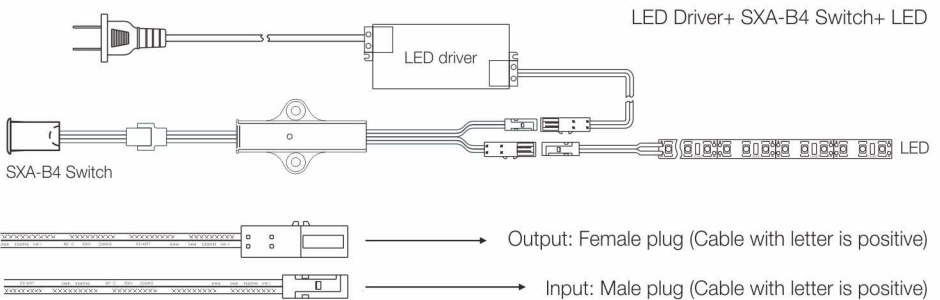

Connection