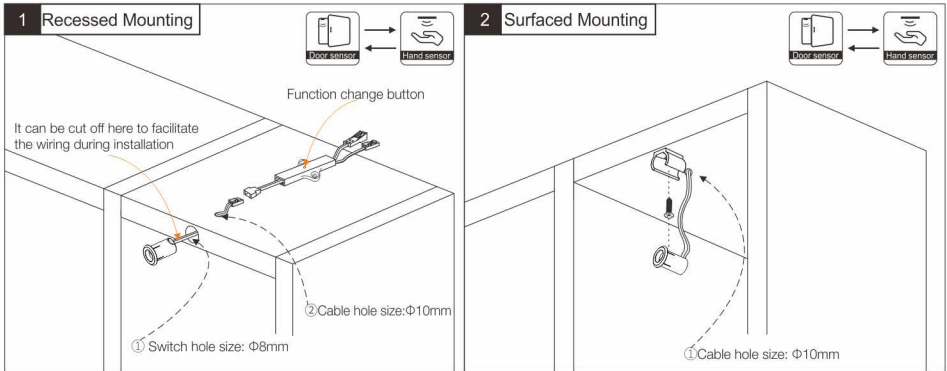

SXA-B4 Single door trigger & hand shaking sensor switch

Voltage	DC12V / DC24V
Max watt	60W
Sensing distance	5~8cm
Material	Plastic, Black / White
IP level	IP20
Size	Φ10x14mm (Recessed)
	14x10x8mm (Surface clips)

Installation Way

Connection

Notes

1. For indoor use only.
2. Do not disassemble the product.
3. Do not install the switch in water dropping place.
4. Use a dry cloth, never a strong cleaning agent.
5. Replace all set switch device if case of quality or malfunction.